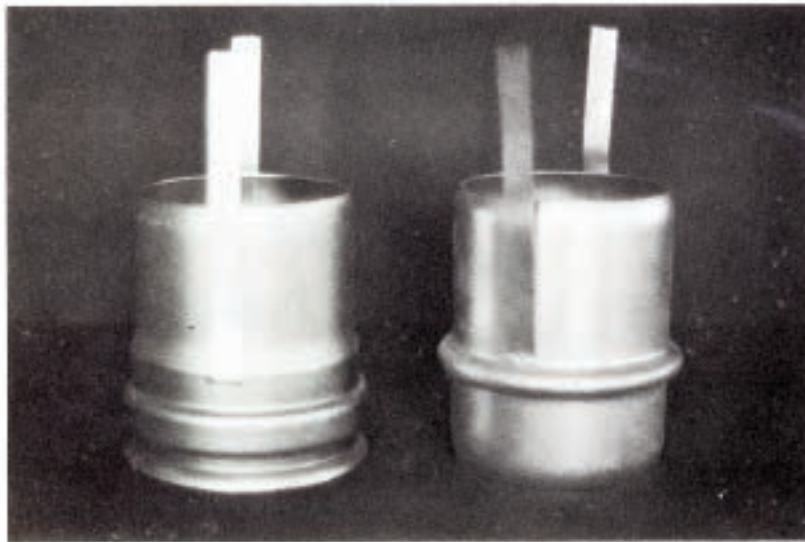

**SPECIAL TEES**  
Enlarged Ends or Reduced Ends  
Any Size

**BANDLOCK DOUBLE WALL ELBOWS**

BL - 200	90°	} 4" to 12"
BL - 220	45°	

**BL- 4" to 12" FW  
Female Weldons and Steel Pipe**

**BANDLOCK SAFETY  
DISCHARGE  
FEMALE COUPLER**

**BANDLOCK SAFETY  
DISCHARGE  
MALE COUPLER**

**SPECIAL "Y" REDUCER  
ANY SIZE**

**SPECIAL "Y" PLUS  
REDUCERS - ANY SIZE**

**BANDLOCK SAFETY  
EZ LIFT CLAMPS  
BLB - EZ**

**BANDLOCK  
TIP TOP RELIEF VALVES  
4" 6" 8"  
Patent Number 5356115**