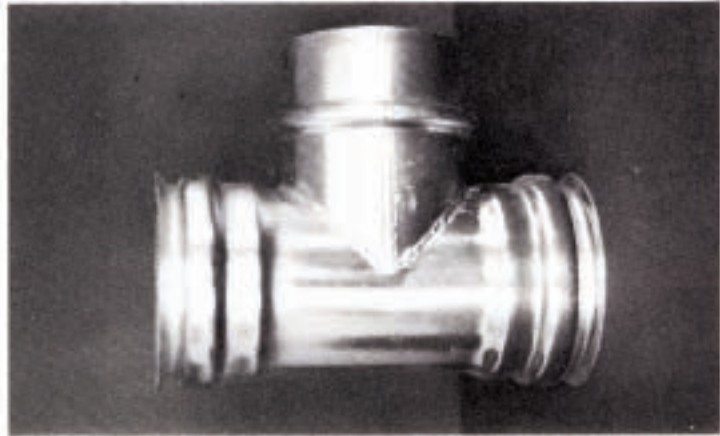

**BANDLOCK 90° ELBOW  
BL-200 4" to 12"**

**BANDLOCK DOUBLE WALL REDUCERS  
BL-300-DW All Size Combinations**

**BANDLOCK HEAVY DUTY  
SCHEDULE 40 ELBOWS  
4", 6", 8"**

**BANDLOCK 45° ELBOW**  
BL-220 4" to 12"

**BL- 4" to 12" MW**  
Male Weldons and Steel Pipe

**BANDLOCK SAFETY DISCHARGE COUPLER**  
Male Clamp, 2 Gaskets and Clamp  
with Safety Straps

**END TEES**  
BL - 120 4" to 12"

**SIDE OUTLET TEES**  
BL - 100 4" to 12"