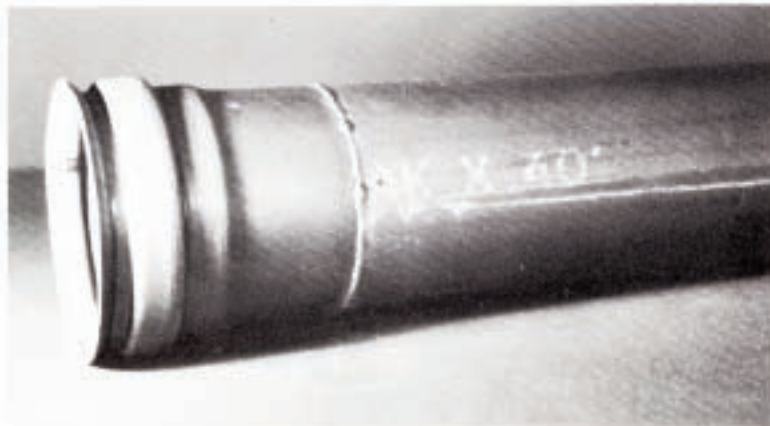

**BL- 4" to 12" MW**  
Male Weldons and Steel Pipe

**BANDLOCK SAFETY DISCHARGE COUPLER**  
Male Clamp, 2 Gaskets and Clamp  
with Safety Straps

**END TEES**  
BL - 120 4" to 12"

**SIDE OUTLET TEES**  
BL - 100 4" to 12"

**SPECIAL TEES**  
Enlarged Ends or Reduced Ends  
Any Size

**BANDLOCK DOUBLE WALL ELBOWS**

BL - 200	90°	} 4" to 12"
BL - 220	45°	

**BL- 4" to 12" FW  
Female Weldons and Steel Pipe**

**BANDLOCK SAFETY  
DISCHARGE  
FEMALE COUPLER**