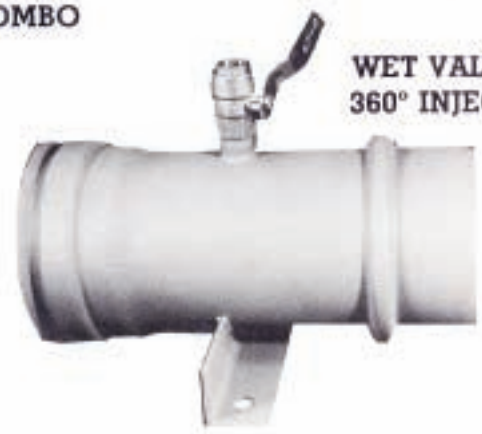

**BANDLOCK SAFETY  
DISCHARGE  
MALE COUPLER**

**SPECIAL "Y" REDUCER  
ANY SIZE**

**SPECIAL "Y" PLUS  
REDUCERS - ANY SIZE**

**BANDLOCK SAFETY  
EZ LIFT CLAMPS  
BLB - EZ**

**BANDLOCK  
TIP TOP RELIEF VALVES  
4" 6" 8"  
Patent Number 5356115**

**STEEL BL- 4" - 6" - 8" PEM  
PRESS ENDS MALE COUPLERS  
Press into Aluminum Pipe**

**SAFETY DISCHARGE COUPLERS  
AND POWER CLAMPS**

**BANDLOCK "Y"s**  
BL - "Y" 4" to 12"

**SPECIAL "Y" PLUS REDUCERS**  
ANY SIZE

**STEEL 4" - 6" - 8" PEF PRESS ENDS FEMALE**  
Coupler into Press Aluminum Pipe

**"WIN WITH A WINNER"**

**BANDLOCK**  
**Corp.**

**NEW PRODUCTS**

**STEEL CROWN  
6" & 8" PRESS END**

**BULK NOZZLES  
HIGH ABRASIVE  
STEEL REINFORCED  
4" & 6"**

**BLEEDOFF VALVE  
REDUCER COMBO**

**CROWN NOZZLE  
AND  
6" & 8" ALUMINUM PIPE  
CHOOSE LENGTH**

**WET VALVE 6"  
360° INJECTED**

**MADE IN U.S.A.**