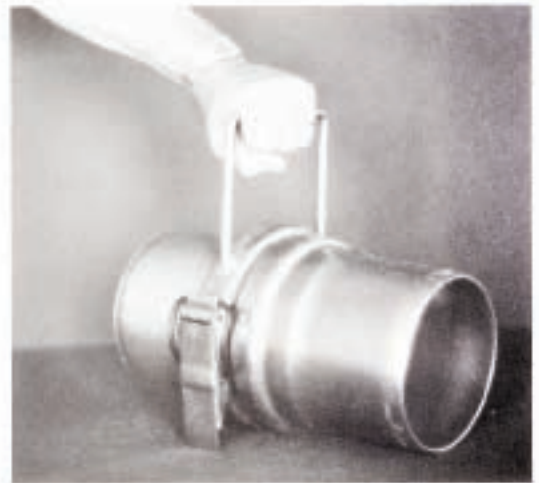

**SPECIAL TEES**  
Enlarged Ends or Reduced Ends  
Any Size

**BANDLOCK DOUBLE WALL ELBOWS**

BL - 200	90°	} 4" to 12"
BL - 220	45°	

**BL- 4" to 12" FW  
Female Weldons and Steel Pipe**

**BANDLOCK SAFETY  
DISCHARGE  
FEMALE COUPLER**

**BANDLOCK SAFETY  
DISCHARGE  
MALE COUPLER**

**SPECIAL "Y" REDUCER  
ANY SIZE**

**SPECIAL "Y" PLUS  
REDUCERS - ANY SIZE**

**BANDLOCK SAFETY  
EZ LIFT CLAMPS  
BLB - EZ**

**BANDLOCK  
TIP TOP RELIEF VALVES  
4" 6" 8"  
Patent Number 5356115**