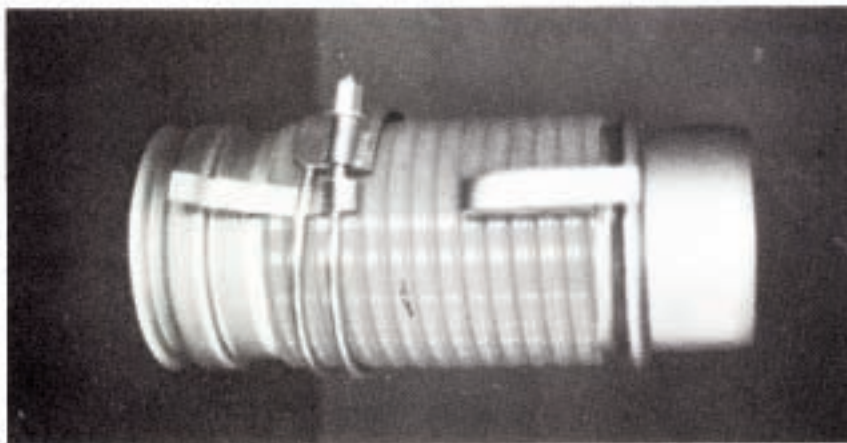

**SAFETY DISCHARGE COUPLERS
AND POWER CLAMPS**