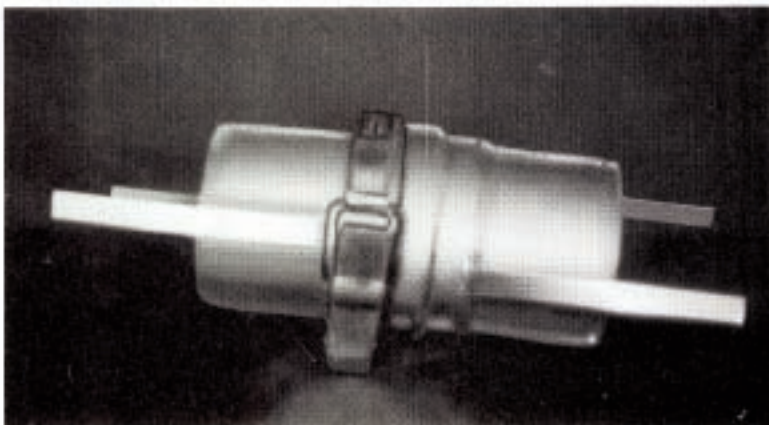

**BANDLOCK 90° ELBOW  
BL-200 4" to 12"**

**BANDLOCK DOUBLE WALL REDUCERS  
BL-300-DW All Size Combinations**

**BANDLOCK HEAVY DUTY  
SCHEDULE 40 ELBOWS  
4", 6", 8"**

**BANDLOCK 45° ELBOW**  
BL-220 4" to 12"

**BL- 4" to 12" MW**  
Male Weldons and Steel Pipe

**BANDLOCK SAFETY DISCHARGE COUPLER**  
Male Clamp, 2 Gaskets and Clamp  
with Safety Straps

**END TEES**  
BL - 120 4" to 12"

**SIDE OUTLET TEES**  
BL - 100 4" to 12"