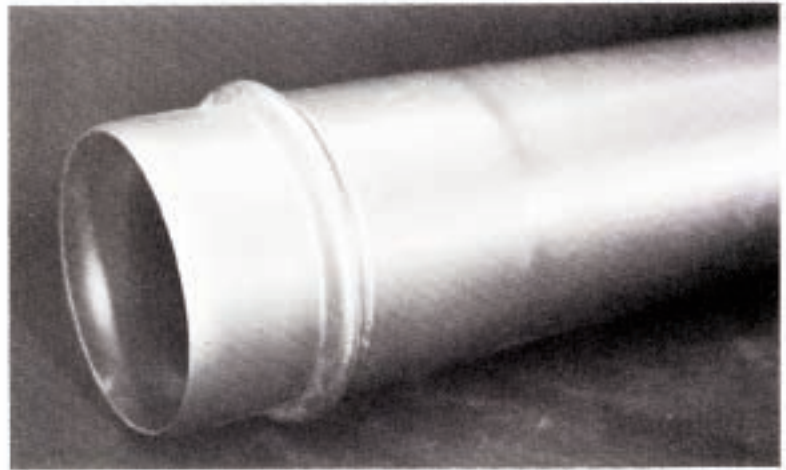

**BANDLOCK SAFETY  
DISCHARGE  
MALE COUPLER**

**SPECIAL "Y" REDUCER  
ANY SIZE**

**SPECIAL "Y" PLUS  
REDUCERS - ANY SIZE**

**BANDLOCK SAFETY  
EZ LIFT CLAMPS  
BLB - EZ**

**BANDLOCK  
TIP TOP RELIEF VALVES  
4" 6" 8"  
Patent Number 5356115**