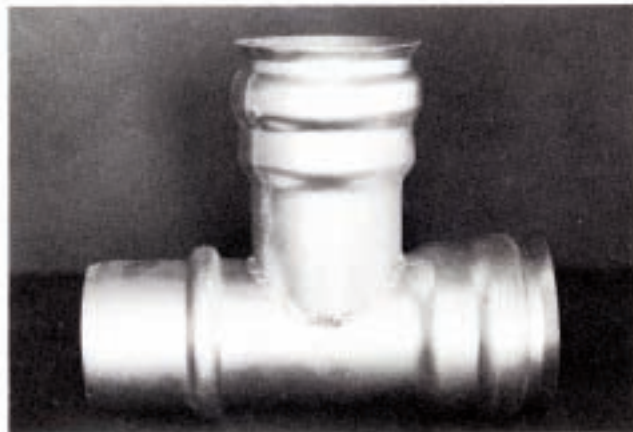

**BL- 4" to 12" MW**  
Male Weldons and Steel Pipe

**BANDLOCK SAFETY DISCHARGE COUPLER**  
Male Clamp, 2 Gaskets and Clamp  
with Safety Straps

**END TEES**  
BL - 120 4" to 12"

**SIDE OUTLET TEES**  
BL - 100 4" to 12"

**SPECIAL TEES**  
Enlarged Ends or Reduced Ends  
Any Size

**BANDLOCK DOUBLE WALL ELBOWS**

BL - 200	90°	} 4" to 12"
BL - 220	45°	

**BL- 4" to 12" FW  
Female Weldons and Steel Pipe**

**BANDLOCK SAFETY  
DISCHARGE  
FEMALE COUPLER**