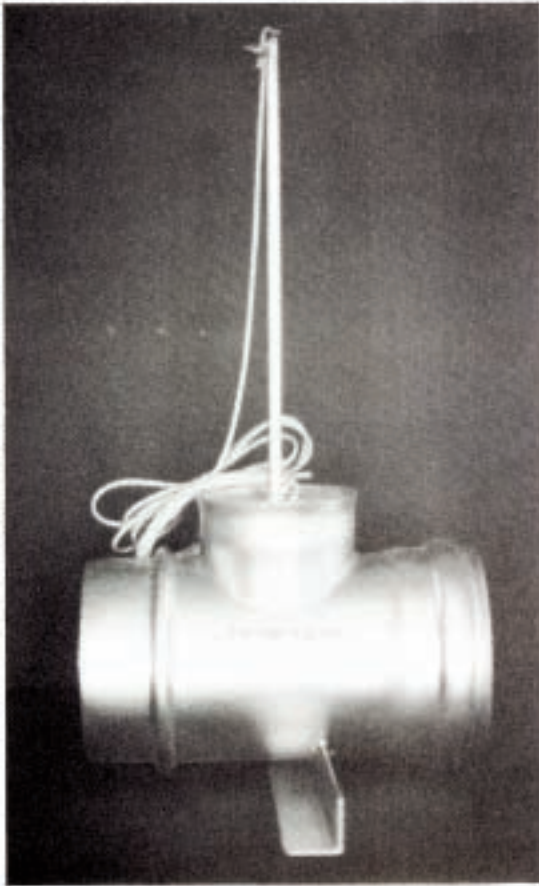

**BANDLOCK SAFETY  
DISCHARGE  
MALE COUPLER**

**SPECIAL "Y" REDUCER  
ANY SIZE**

**SPECIAL "Y" PLUS  
REDUCERS - ANY SIZE**

**BANDLOCK SAFETY  
EZ LIFT CLAMPS  
BLB - EZ**

**BANDLOCK  
TIP TOP RELIEF VALVES  
4" 6" 8"  
Patent Number 5356115**